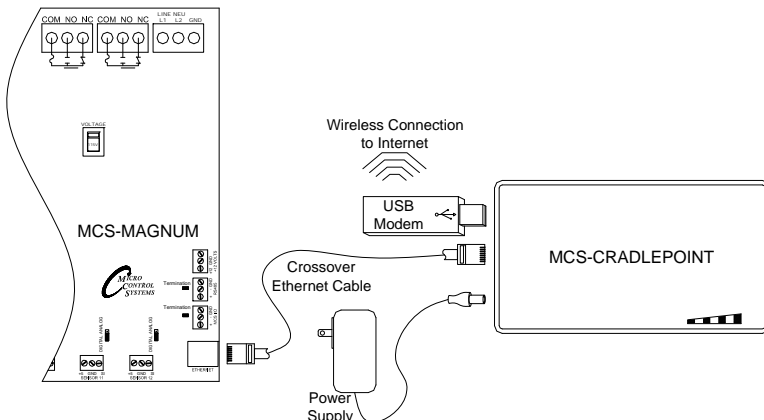

Cradlepoint Wiring

Supported Wireless Broadband Cards*

AT&T

1. **USB** Option iCON 322, iCON 461
   Sierra Wireless AirCard USB 305, 875U, AirCard 881U, Compass 885U

ExpressCard

1. Option GT Max 3.6 Express, GlobeTrotter Express HSUPA
   Sierra Wireless 504 (Aircard 890)

Sprint

1. **USB** Franklin U300, U301, U600, CDU-550, CDU-680
   Novatel Ovation MC720, MC727, MC760, MiFi 2200
   Sierra Wireless AirCard 595U, Compass 597U, AirCard USB 598, Aircard 250U
   ZTE TU25 (Formerly XOHM)

ExpressCard

1. Novatel Merlin CC760 (Sprint C777)
   Sierra Wireless AirCard 402, AirCard 597E

T-Mobile

1. **USB** Huawei E1691, E181, E1831

ExpressCard

1. Option GlobeTrotter Express 442 (GE442)

Verizon

1. **USB** Huawei EC168
   Novatel Ovation MC720, MC727, MC760, MiFi 2200
   Pantech UM150, UM175, UMW190VZ, UMW190NCD
   Sierra Wireless AirCard 595U

ExpressCard

1. Kyocera KPC680
   Novatel Merlin CC760, X720

*This is not a comprehensive list of all supported Wireless cards