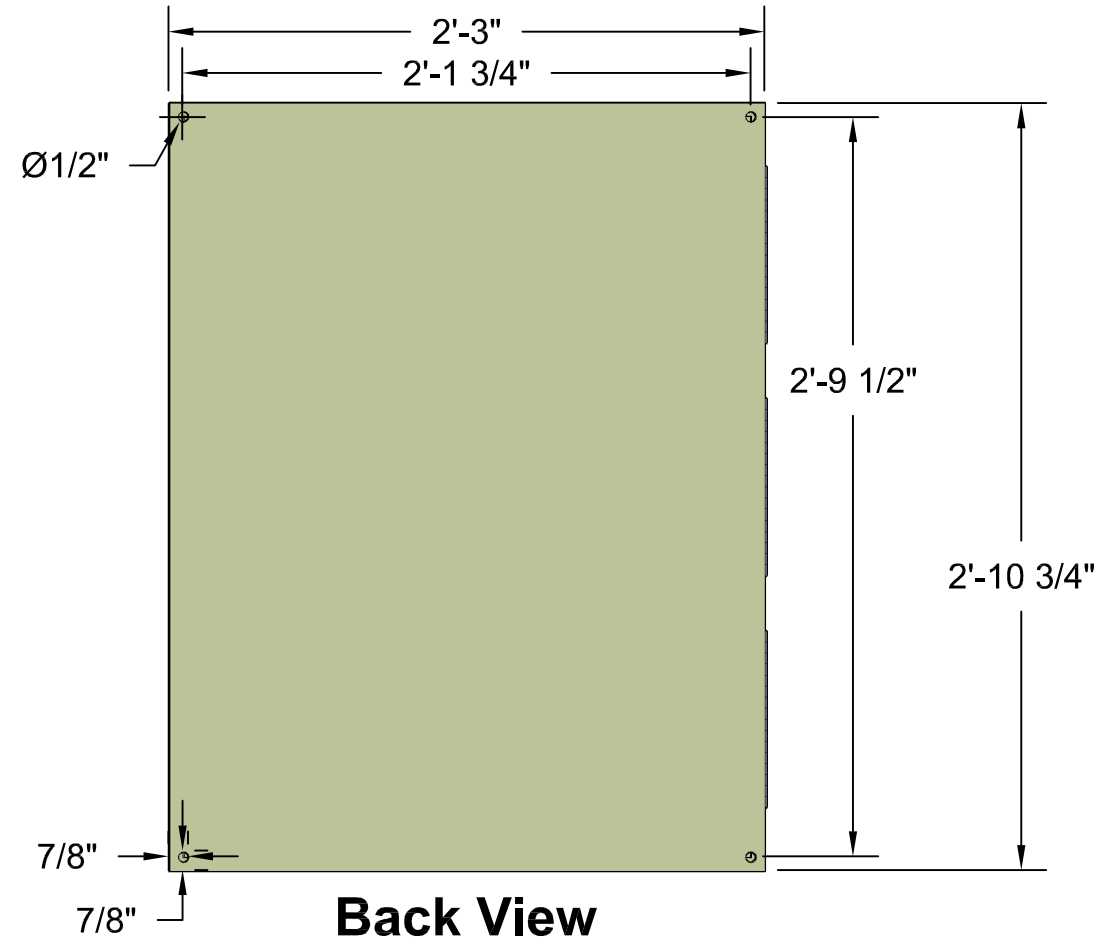

Micro Control System

MCS-MAGNUM Large Box

Front View

Back View

Left Side View

Open 3-D View

Top View

MICRO CONTROL SYSTEMS Inc.	
Date:	01-19-18 Page 1 of 1
Drawn by:	I.Mitchell
Revision :	A
Dwg Name:	MCS-MAGNUM-LB-10.1IN