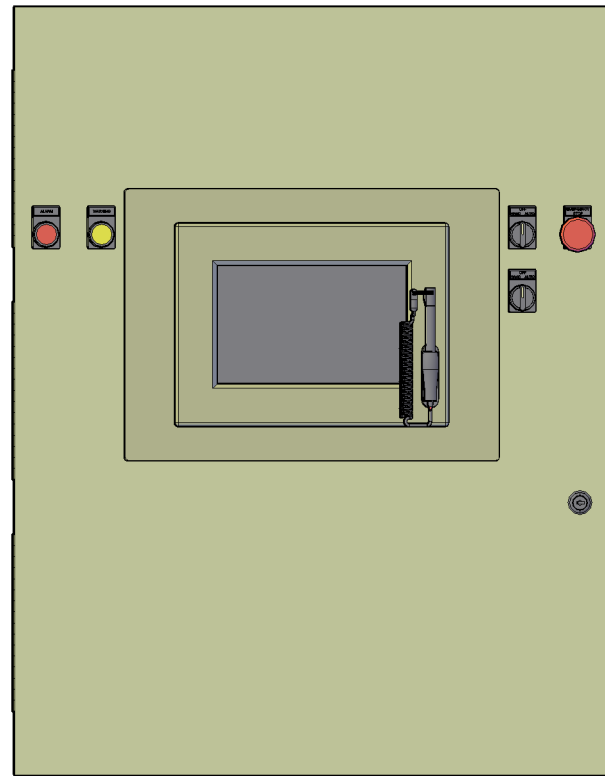

Micro Control System

MCS-MAGNUM Large Box

Front View

Back View

Left Side View

Open 3-D View

Top View

MICRO CONTROL SYSTEMS Inc.	
Date:	01-19-18 Page 1 of 1
Drawn by:	I.Mitchell
Revision :	A
Dwg Name:	MCS-MAGNUM-LB-10.1IN