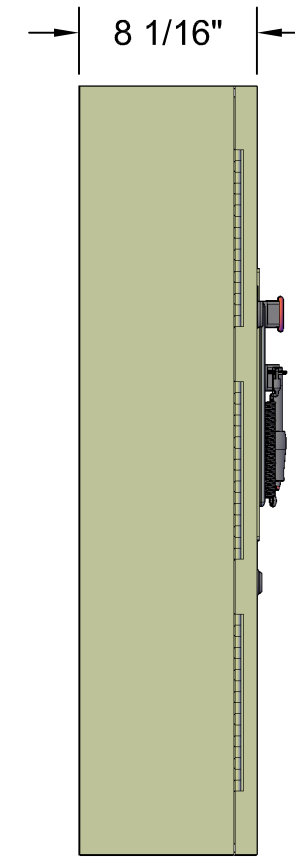

Micro Control System

MCS-MAGNUM Large Box

Front View

Back View

Left Side View

Open 3-D View

Top View

MICRO CONTROL SYSTEMS Inc.	
Date:	01-19-18 Page 1 of 1
Drawn by:	I.Mitchell
Revision :	A
Dwg Name:	MCS-MAGNUM-LB-10.1IN