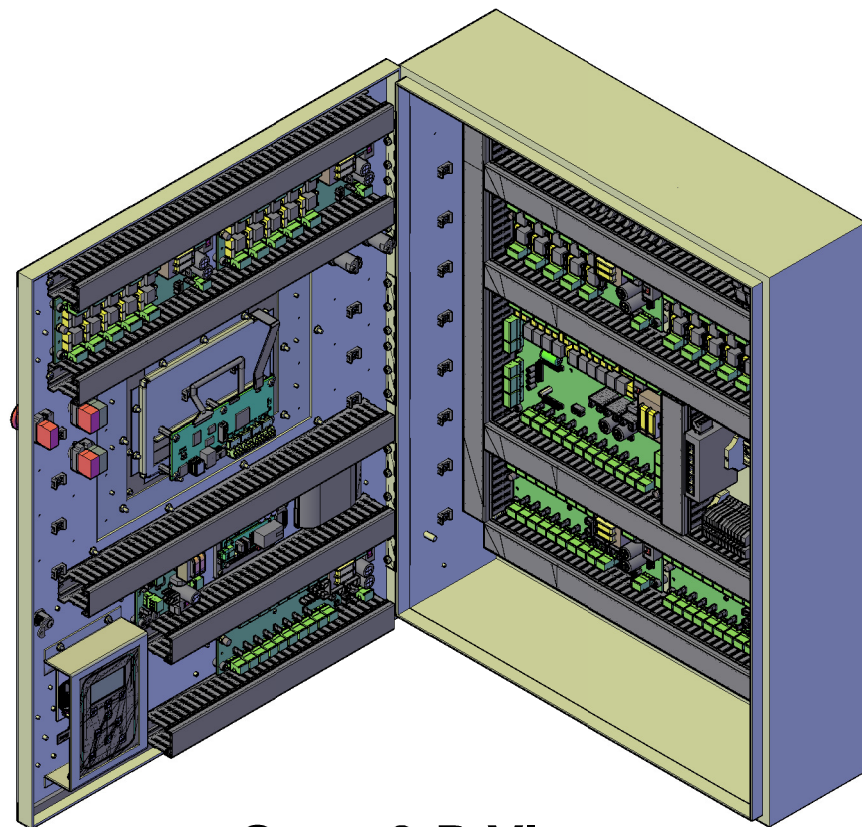

Micro Control System

MCS-MAGNUM Large Box

Front View

Back View

Left Side View

Open 3-D View

Top View

MICRO CONTROL SYSTEMS Inc.	
Date:	01-19-18 Page 1 of 1
Drawn by:	I.Mitchell
Revision :	A
Dwg Name:	MCS-MAGNUM-LB-10.1IN