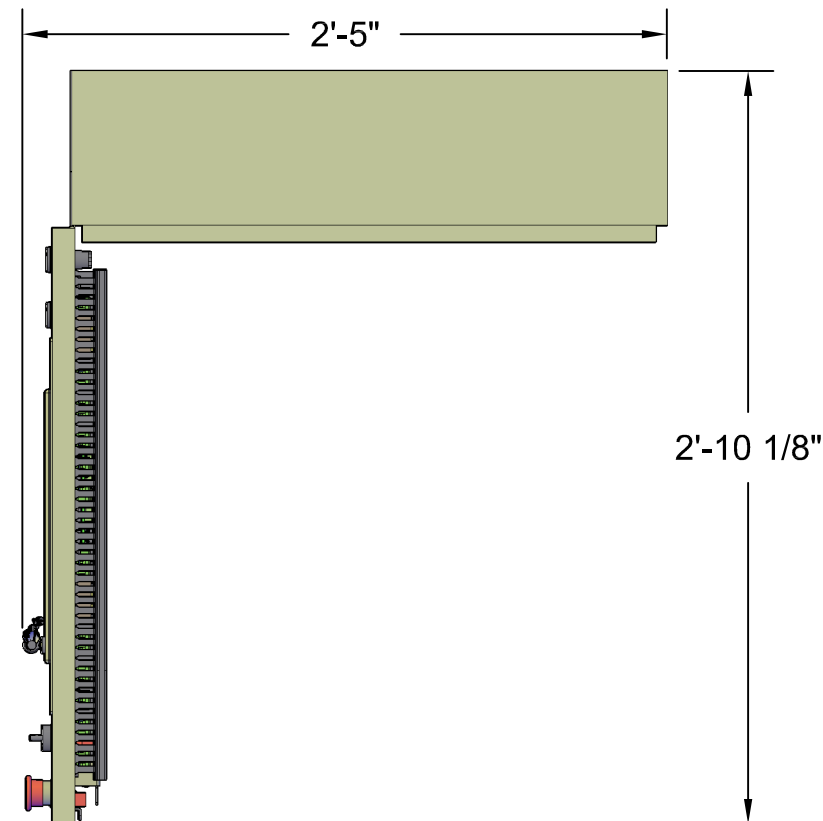

Micro Control System

MCS-MAGNUM Large Box

Front View

Back View

Left Side View

Open 3-D View

Top View

MICRO CONTROL SYSTEMS Inc.	
Date:	01-19-18 Page 1 of 1
Drawn by:	I.Mitchell
Revision :	A
Dwg Name:	MCS-MAGNUM-LB-10.1IN